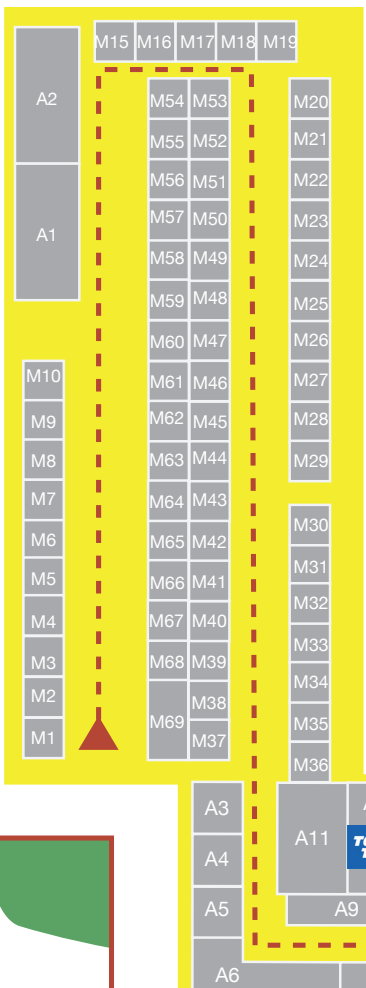

SUPER MARQUEE

MAP LEGEND

- ENTRANCE & TICKET BOOTH
- TOILETS
- SHOW OFFICE
- FIRST AID
- FOOD & DRINK
- OFF ROAD HOTEL
- CONTENT CREATOR AREA
- PARCEL PICKUP
- SNAKE TALKS
- RECOVERY DEMOS
- TRACTION TRACK